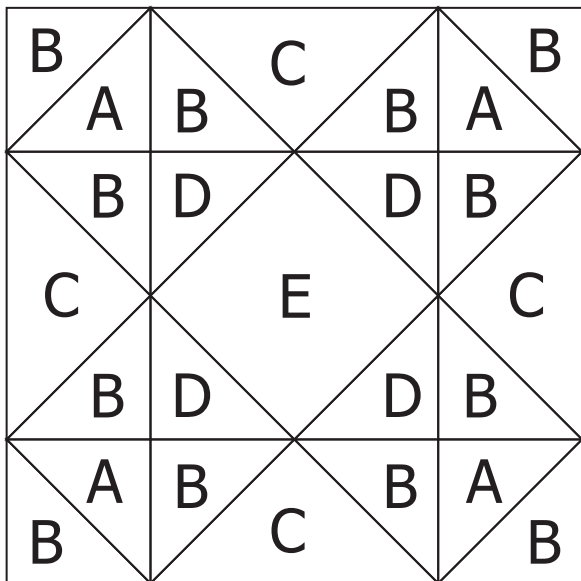

# BLOCK #32 ALTERNATE

by Lisa Bongean

## 4" BLOCK - 4½" UNFINISHED

**Blue Fabric:**

B: 6 - 1⅞" x 1⅞" 

E: 1 - 1⅞" x 1⅞" 

**Cream Fabric:**

A: 2 - 1⅞" x 1⅞" 

C: 1 - 2¼" x 2¼" 

**Grey Fabric:**